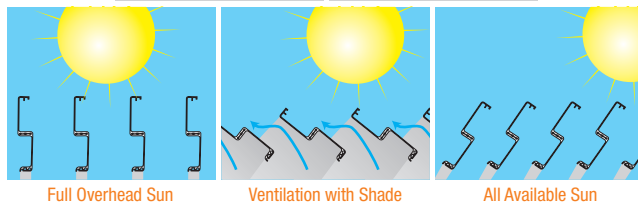

The Perfect Pergola

...is ideal for any outdoors living area such as patios, decks, lanais, verandas, court yards, entry ways, outdoor kitchens, swimming pools and spas. A variety of colors, materials or finishes are available to compliment any architectural style. Units can be free-standing, attached or added to existing structures to enhance any area requiring convenient sun and weather control.

...offers a variety of options and upgrades to personalize your pergola and suit any architectural setting. Custom columns, pergola end cuts, colors and electrical features are some of the upgrades available.

Electrical Features can also be added to enhance the look and feel of your Perfect Pergola. Ceiling fans and custom lighting are a few of the options available to maximize your outdoor space.

Custom Columns can bring your Perfect Pergola to life with a variety of designs, colors, or materials such as aluminum, fiberglass, wood and stone.

Designer Pergola End Cuts add a finishing touch to the look

of your pergola. Several end cuts are available to choose from along with the option of having your end cut made from aluminum, wood or fiberglass.

Our Base Package Includes:

- Beams, Gutters, Downspout & Louvers
- Solar Panel(s), Motor(s) & Remote(s)
- Support Post (4x4 aluminum)
- Manufacturer's 10 Year Warranty
- Installation
- Choice of Standard Color