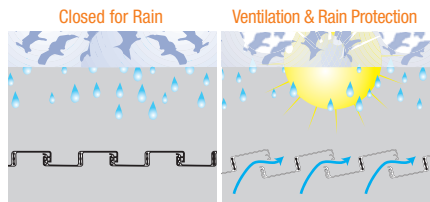

The Perfect Pergola

...is ideal for any outdoors living area such as patios, decks, lanais, verandas, court yards, entry ways, outdoor kitchens, swimming pools and spas. A variety of colors, materials or finishes are available to compliment any architectural style. Units can be free-standing, attached or added to existing structures to enhance any area requiring convenient sun and weather control.

...offers a variety of options and upgrades to personalize your pergola and suit any architectural setting. Custom columns, pergola end cuts, colors and electrical features are some of the upgrades available.

Electrical Features can also be added to enhance the look and feel of your Perfect Pergola. Ceiling fans and custom lighting are a few of the options available to maximize your outdoor space.

Custom Columns can bring your Perfect Pergola to life with a variety of designs, colors, or materials such as aluminum, fiberglass, wood and stone.

Designer Pergola End Cuts add a finishing touch to the look

of your pergola. Several end cuts are available to choose from along with the option of having your end cut made from aluminum, wood or fiberglass.

Our Base Package Includes:

- Beams, Gutters, Downspout & Louvers
- Solar Panel(s), Motor(s) & Remote(s)
- Support Post (4x4 aluminum)
- Manufacturer's 10 Year Warranty
- Installation
- Choice of Standard Color